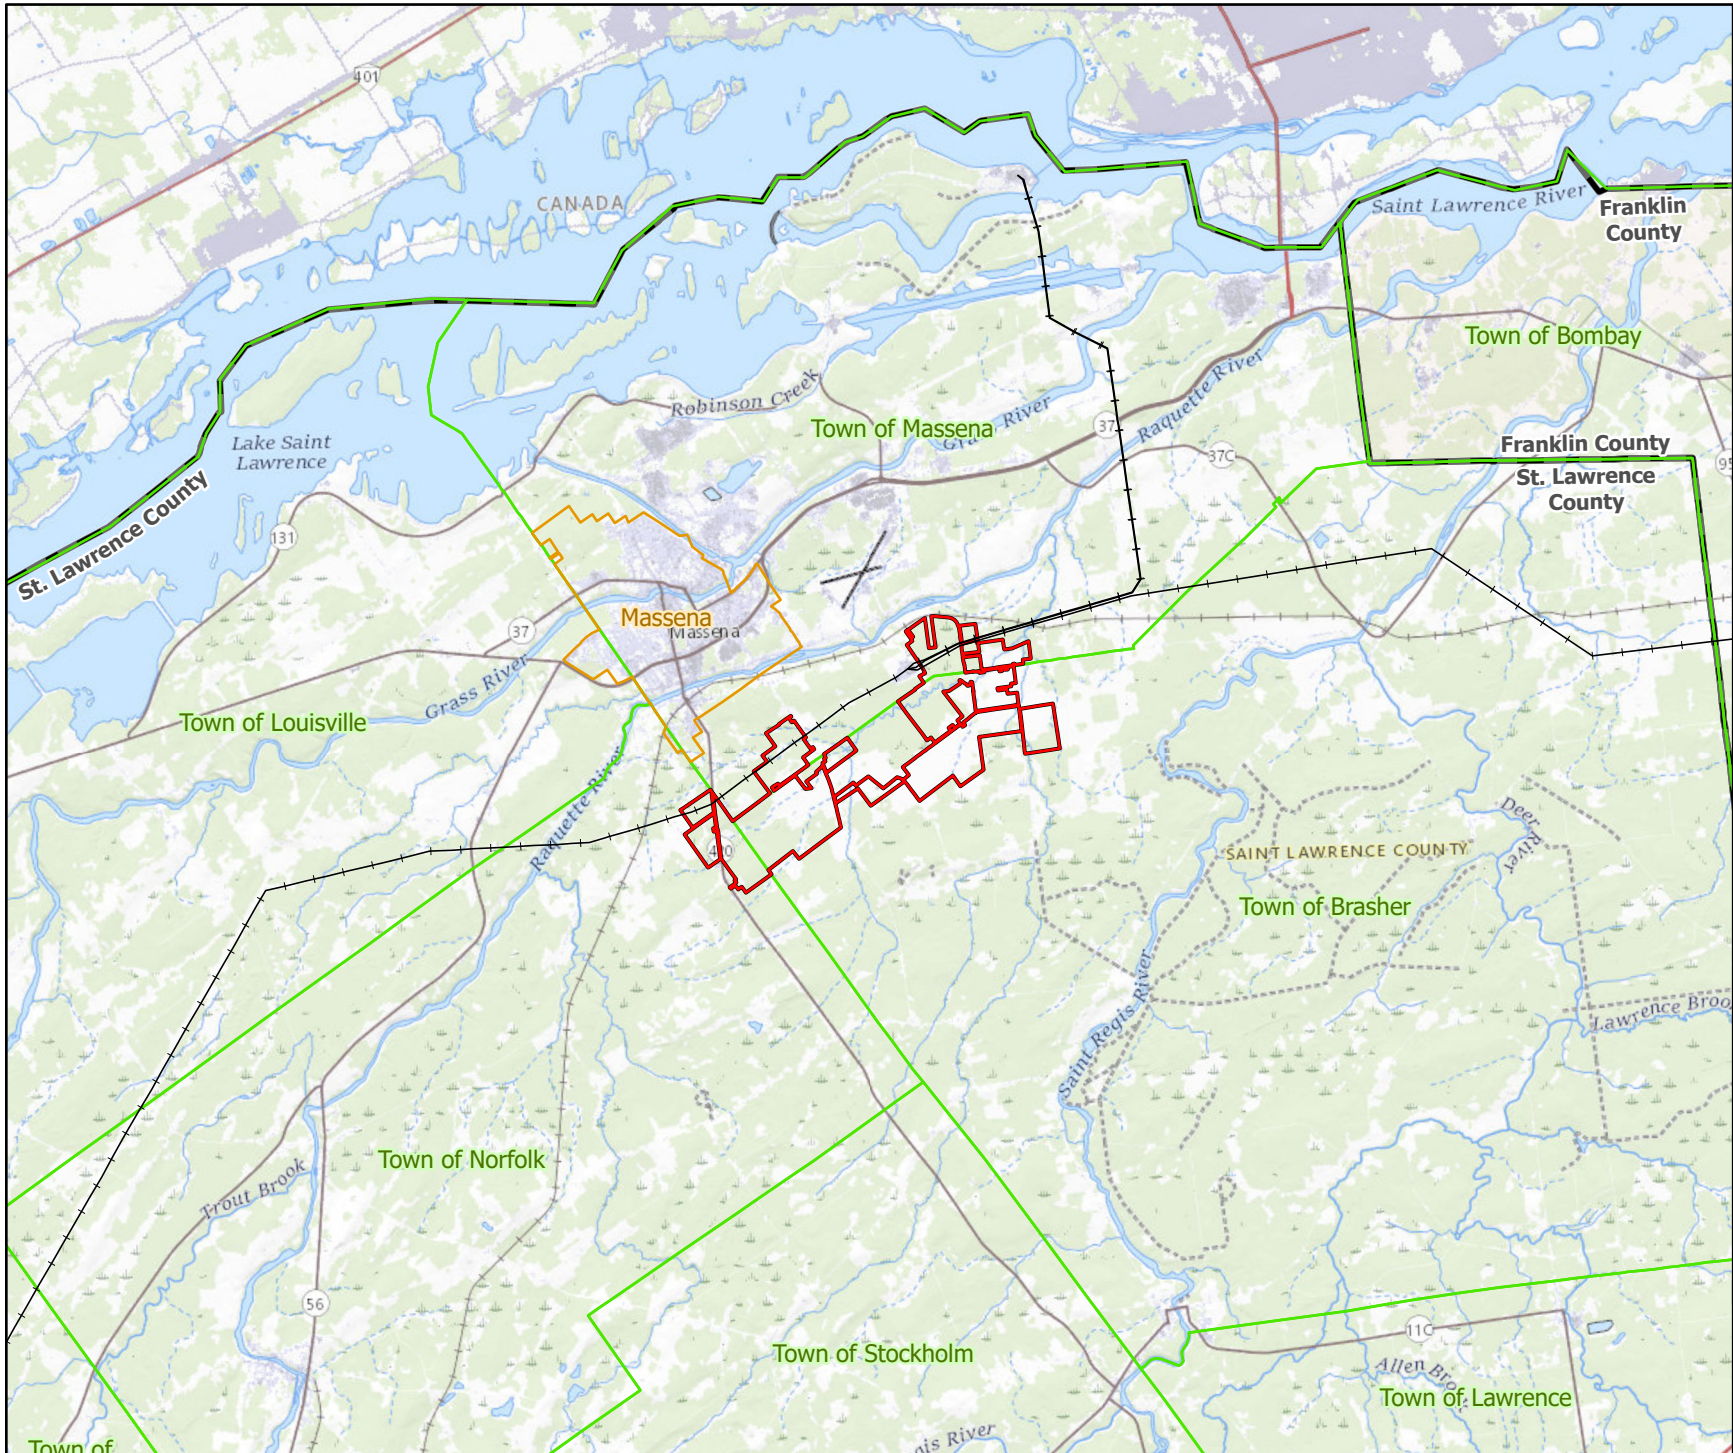

Figure 1

Regional Project Location

**Gateway Solar Energy Center**  
Gateway Solar Energy Center, LLC  
Towns of Brasher, Massena and Norfolk  
St Lawrence County, NY

**Legend**

- Project Area
- Electric Transmission Line
- Municipal Boundaries
  - Villages
  - Towns
  - County

C:\Users\danielle.dooty\Tetra Tech, Inc\NY Data Science - Documents\NY GIS Project\12C-BR-00506 - Gateway Solar Energy Center\04-C\GSECC Exhibit 1\Map\Community Map - Figure 1