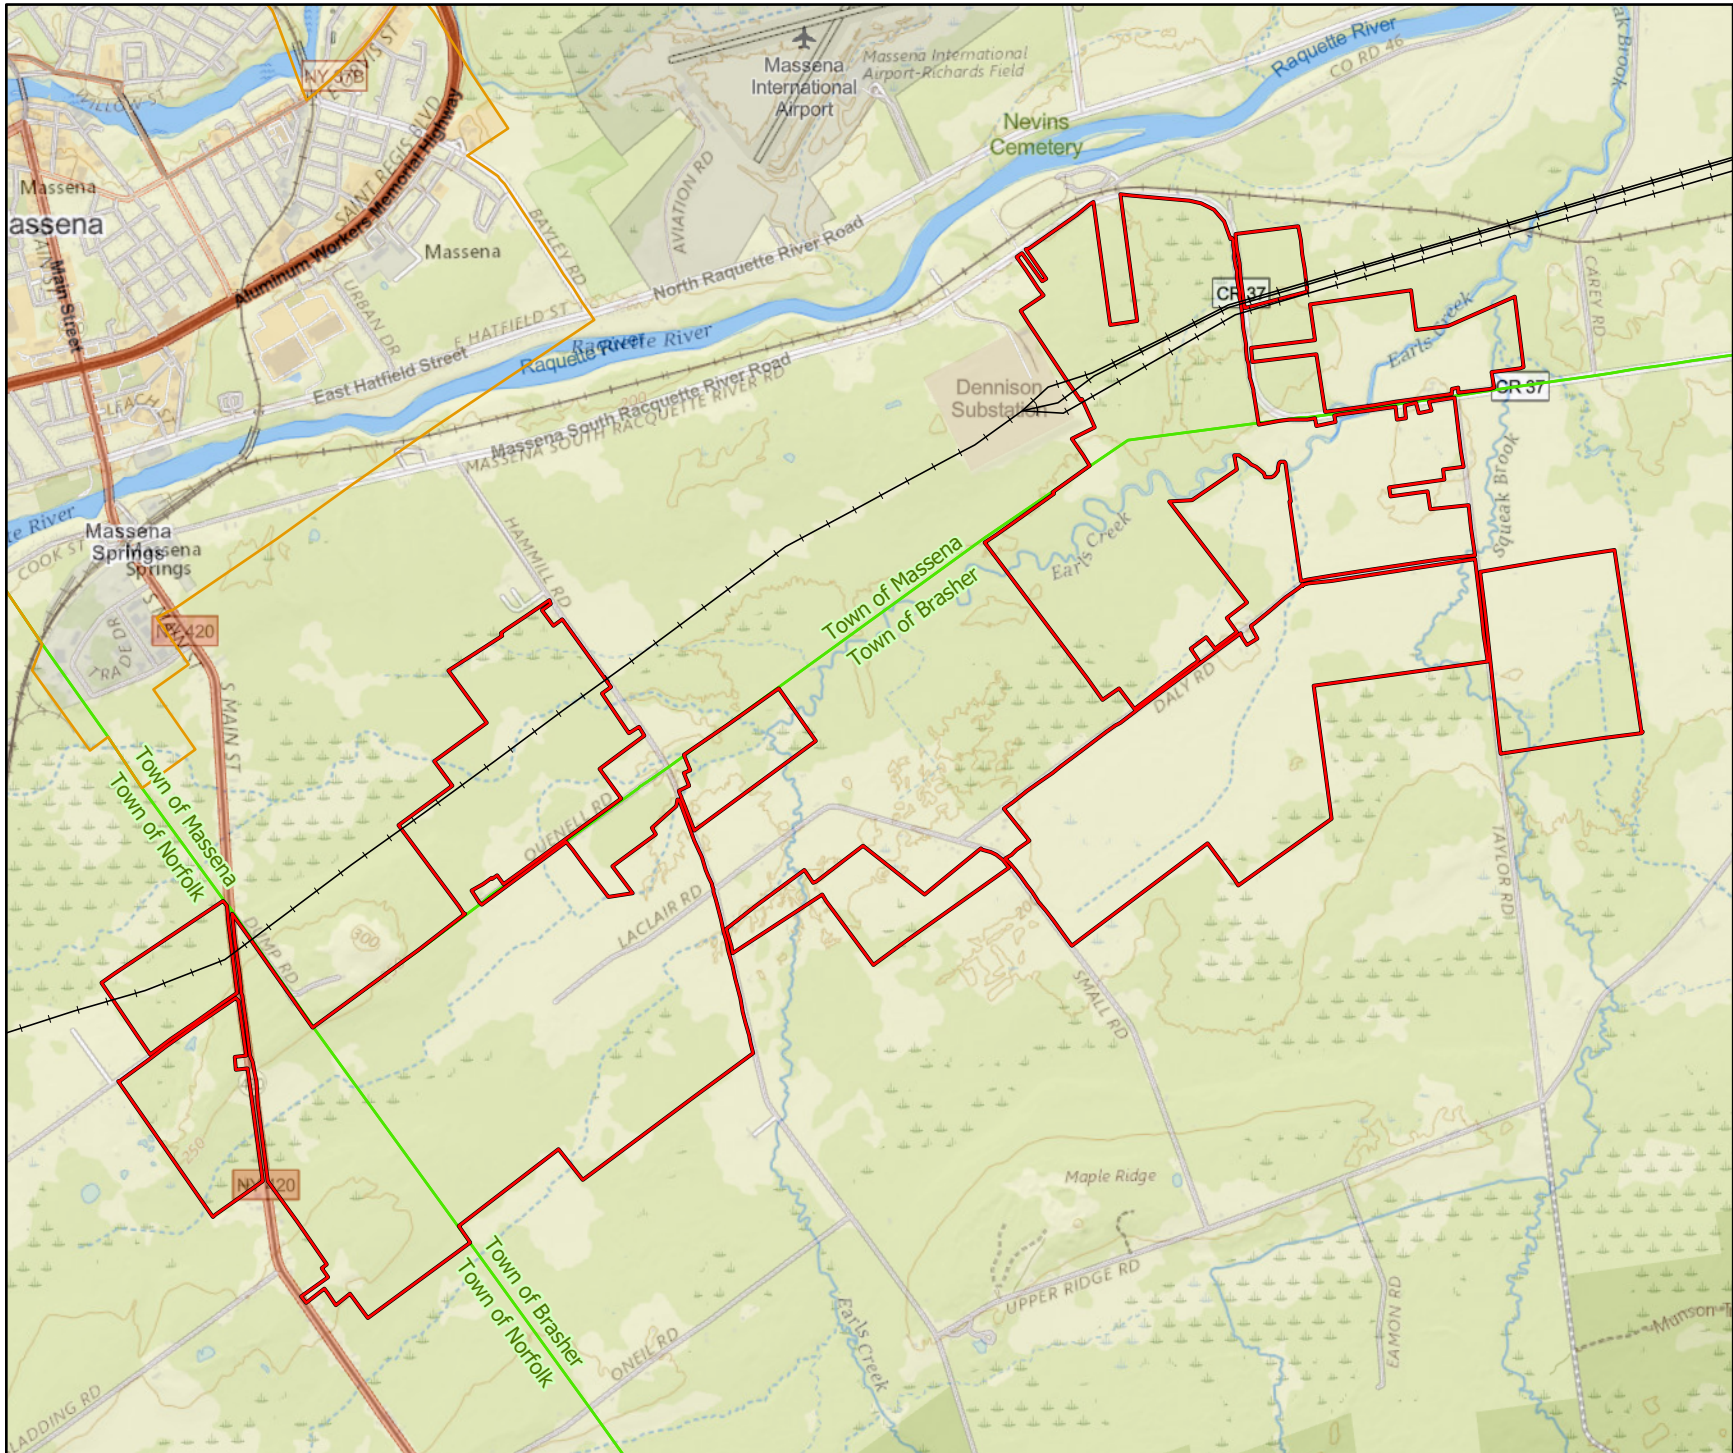

Figure 2
Project Area

Gateway Solar Energy Center
Gateway Solar Energy Center, LLC
Towns of Brasher, Massena and Norfolk
St Lawrence County, NY

- Legend**
- Project Area
 - Electric Transmission Line
 - Municipal Boundaries**
 - Villages
 - Towns
 - 5mi Study Area

C:\Users\danielle.dooty\Area Tech, Inc\wy Data Science - Documents\wy GIS Project\12C-BR-00506-Gateway Solar Energy Center\04-C-VGSEC Exhibit 1-VGSEC Community Map-Figure 2